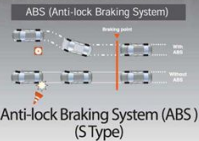

Anti-lock Braking System (ABS) (S Type)

NEW Rush

TIPE G

TIPE 1.5 G M/T

Tipe 1.5 G M/T dilengkapi dengan / 1.5 G M/T type is equipped with: